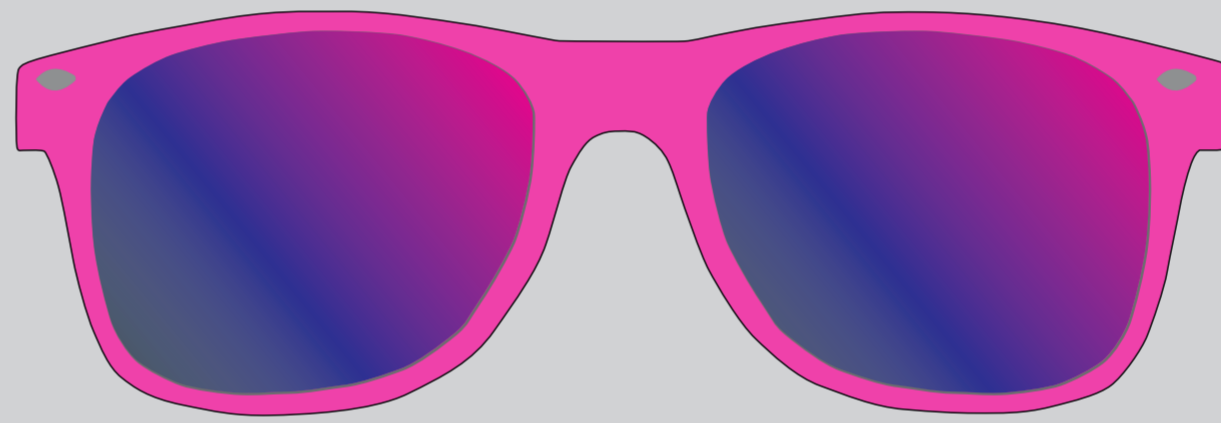

Colour(s) of item: pink

Colour(s) of imprint: xxx

Size of imprint: 30 x 7 mm

Position of imprint: on the both sides of the sunglasses

Impression of end result

Artwork